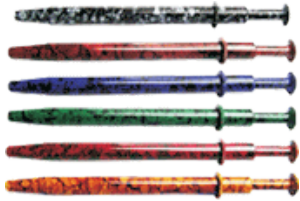

Diamond Grip - Coloured

- Available in Different Colours of Your Choice. Black, Brown, Blue, Green, Red, Yellow

ITEM NO. : DMD-145

Diamond Grip - Coloured (Small)

- Available in Different Colours of Your Choice. Black, Brown, Blue, Green, Red, Yellow

ITEM NO. : DMD-150

Tweezers for Diamonds - Colored

- Available in Different Colours of Your Choice. Black, Brown, Blue, Green, Red, Yellow

ITEM NO. : REW-545

Pearl Sieves

- Pearl Sieves 6.6 cm, 43 Plates. Large Hole Diameter on Sieves Exclusively for Sorting Pearls.

ITEM NO.	SIZE	COVER
EYE-670	18 MM	Without Leather Cover
EYE-680	18 MM	With Leather Cover
EYE-690	21 MM	Without Leather Cover
EYE-700	21 MM	With Leather Cover

Eye Loupes - Round with Stylish Colors

Available in Different Stylish Colours.
(Black, Brown, Blue, Green, Red,
Yellow etc. etc.).

ITEM NO.	SIZE	COVER
EYE-730	18 MM	Without Leather Cover
EYE-740	18 MM	With Leather Cover
EYE-750	21 MM	Without Leather Cover
EYE-760	21 MM	With Leather Cover

Eye Loupes - Hex with Stylish Colors

Available in Different Stylish Colours.
(Black, Brown, Blue, Green, Red,
Yellow etc. etc.).